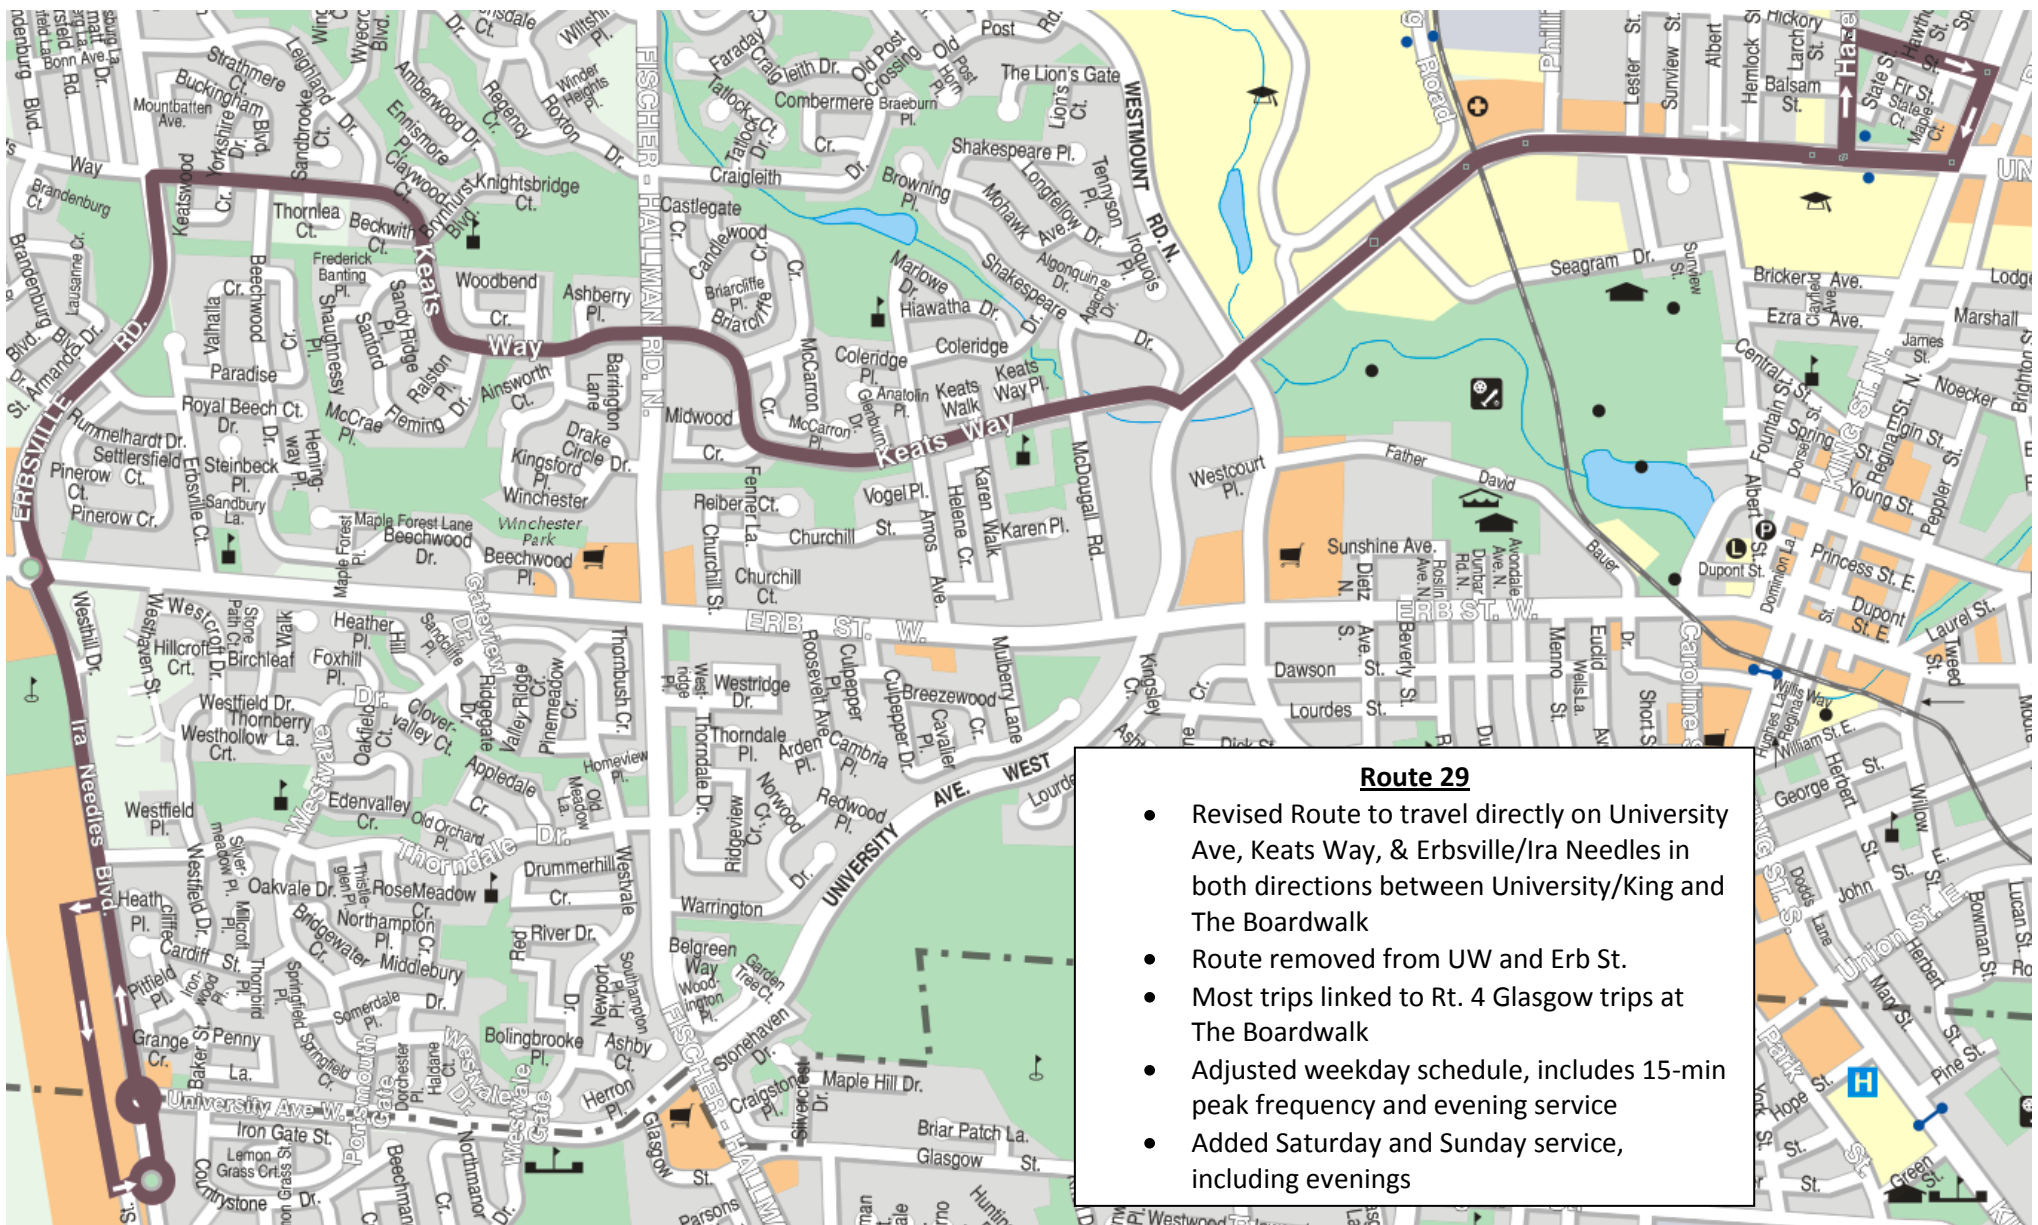

Route 29 Keats Way – Fall 2011 Service Changes

- Route 29**
- Revised Route to travel directly on University Ave, Keats Way, & Erbsville/Ira Needles in both directions between University/King and The Boardwalk
 - Route removed from UW and Erb St.
 - Most trips linked to Rt. 4 Glasgow trips at The Boardwalk
 - Adjusted weekday schedule, includes 15-min peak frequency and evening service
 - Added Saturday and Sunday service, including evenings